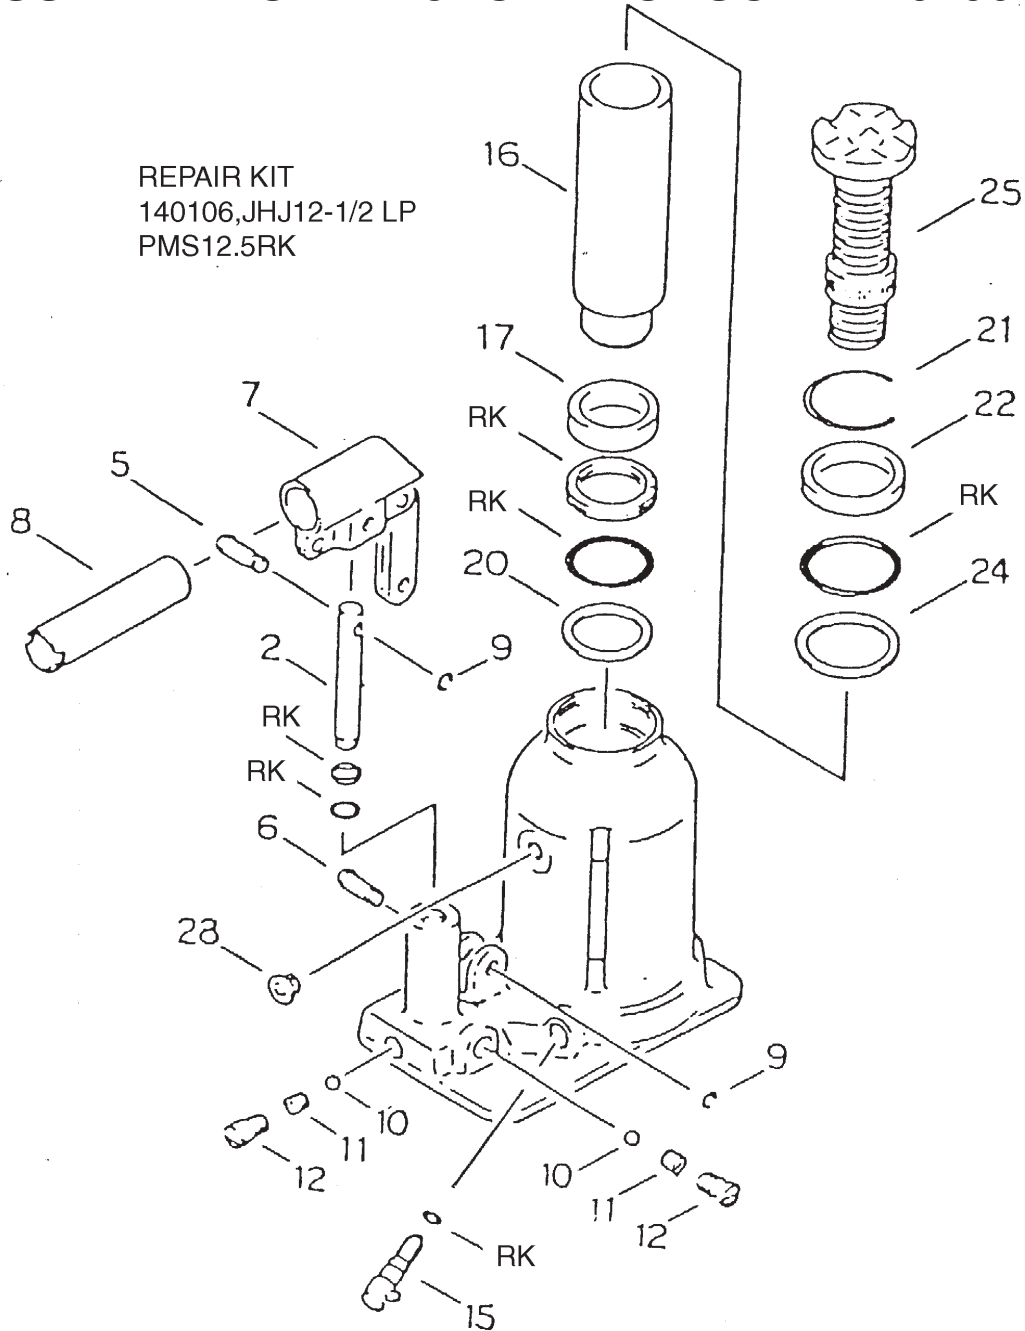

# JET INDUSTRIAL BOTTLE JACK PRODUCT # 140106

REPAIR KIT  
140106, JHJ12-1/2 LP  
PMS12.5RK

REF	DESCRIPTION	JHJ12 1/2 LP	REQ	REF	DESCRIPTION	JHJ12 1/2 LP	REQ
2	PUMP PLUNGER	PMS8.02	1	15	RELEASE ASSY.	PMS1.515	1
3	PUMP BU RING *	RK	1	16	RAM	PMS12.516	1
4	PUMP PACKING *	RK	1	17	RAM PKG. SEAT	PMS12.517	1
5	PUMP PLNGR PIN	PMS5.05	1	18	RAM G.U. RING *	RK	1
6	PUMP STAY PIN	PMS5.06	1	19	RAM PACKING	RK	1
7	HNDL. SKT. ASSY	PMS5.07	1	20	RAM PKG. STOP	PMS12.520	1
8	HANDLE	PMS12.5L8	1	21	SNAP RING	PMS12.521	1
9	PIN STOPPER RING	PMS1.59	2	22	STUFFING RING	PMS12.522	1
10	VALVE BALL	PMS1.510	3	23	CYLINDER PKG	RK	1
11	VALVE SPRING	PMS5.011	2	24	STOP RING	PMS12.524	1
12	VALVE PLUG	PMS5.012	2	25	ADJ. SCREN ASSY.	PMS12.525	1
13	BALL STOP RING	PMS1.513	1	27	SNAP RING	PMS12.527	1
14	RELEASE PKNG *	RK	1	28	OIL PLUG	PMS1.528	1
				38	REPAIR KIT	PMS12.5RK	*