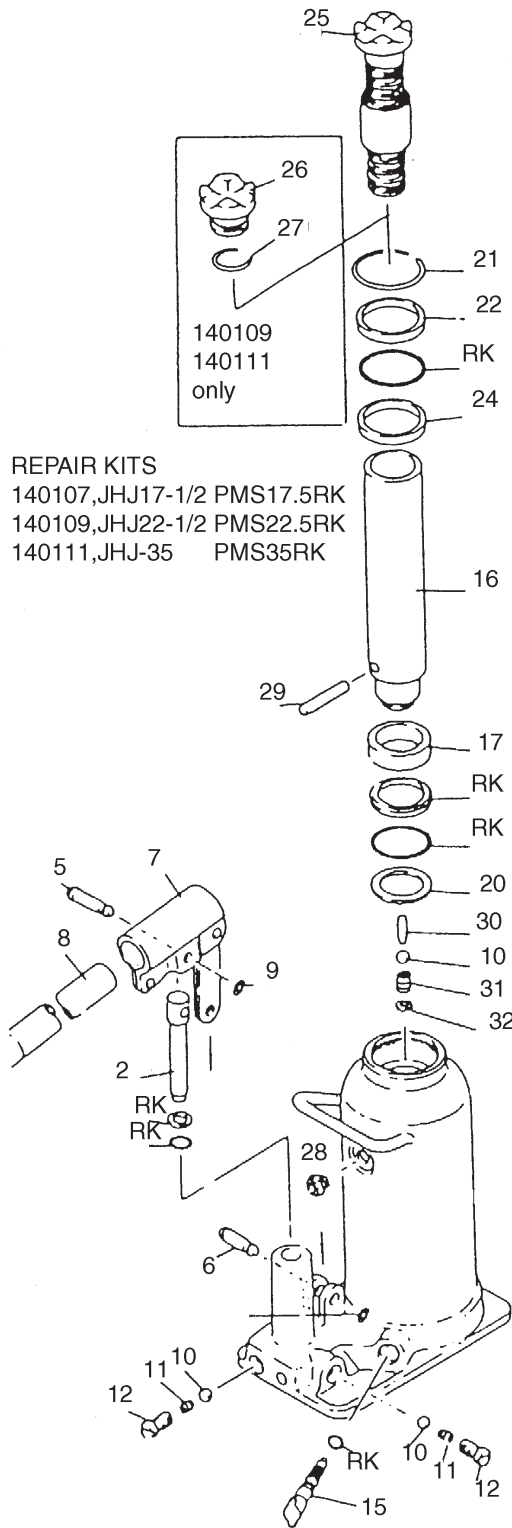

JET INDUSTRIAL BOTTLE JACK PRODUCT # 140107,09,11

REPAIR KITS

140107, JHJ17-1/2 PMS17.5RK

140109, JHJ22-1/2 PMS22.5RK

140111, JHJ-35 PMS35RK

REF	DESCRIPTION	JHJ17-1/2	JHJ22-1/2	JHJ35	REQ
2	PUMP PLUNGER	PMS8.02	PMS22.52	PMS22.52	1
3	PUMP BU RING *	RK	RK	RK	1
4	PUMP PACKING *	RK	RK	RK	1
5	PUMP PLNGR PIN	PMS5.05	PMS22.55	PMS355	1
6	PUMP STAY PIN	PMS5.06	PMS22.56	PMS356	1
7	HNDL. SKT. ASSY	PMS5.07	PMS22.57	PMS357	1
8	HANDLE	PMS17.58	PMS22.58	PMS358	1
9	PIN STOPPER RING	PMS1.59	PMS1.59	PMS1.59	1
10	VALVE BALL	PMS1.510	PMS1.510	PMS1.510	2
11	VALVE SPRING	PMS5.011	PMS5.011	PMS5.011	3
12	VALVE PLUG	PMS5.012	PMS5.012	PMS5.012	2
13	BALL STOP RING	PMS1.513	PMS1.513	PMS1.513	2
14	RELEASE PKNG *	RK	RK	RK	1
15	RELEASE ASSY.	PMS1.515	PMS1.515	PMS1.515	1
16	RAM	PMS17.516	PMS22.516	PMS3516	1
17	RAM PKG. SEAT	PMS17.517	PMS22.517	PMS3517	1
18	RAM G.U. RING *	RK	RK	RK	1
19	RAM PACKING	RK	RK	RK	1
20	RAM PKG. STOP	PMS17.520	PMS22.520	PMS3520	1
21	SNAP RING	PMS17.521	PMS22.521	PMS3521	1
22	STUFFING RING	PMS17.522	PMS22.522	PMS3522	1
23	CYLINDER PKG	RK	RK	RK	1
24	STOP RING	PMS17.524	PMS22.524	PMS3524	1
25	ADJ. SCREN ASSY.	PMS17.525			1
26	SUPPORT PLATE		PMS22.526	PMS3526	1
27	SNAP RING	PMS17.527	PMS22.527	PMS3527	1
28	OIL PLUG	PMS1.528	PMS1.528	PMS1.528	1
29	HORIZ. PIN	PMS17.529	PMS17.529	PMS17.529	1
30	VERT. PIN(INNER)	PMS17.530	PMS17.530	PMS17.530	1
31	RAM SPR. (OUTER)	PMS17.531	PMS17.531	PMS17.531	1
32	SPR. STOP PIN	PMS17.532	PMS17.532	PMS17.532	1
38	REPAIR KIT	PMS17.5RK	PMS22.5RK	PMS35RK	*