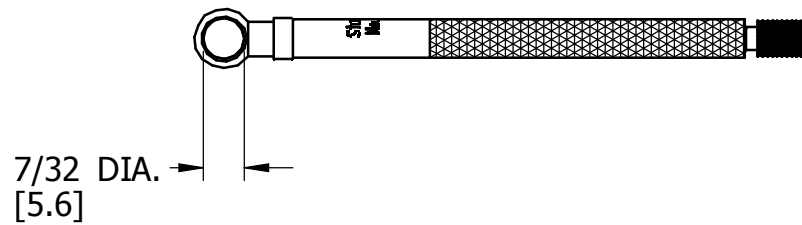

OPER

TOOLS

REV	DESCRIPTION	DATE	BY
-----	-------------	------	----

DR	PBM	CHK	DATE
----	-----	-----	------

1-1/4" - 2-1/8"
TELESCOPING GAGE
ASSEMBLY

THE L.S. STARRETT CO.
ATHOL, MASS.