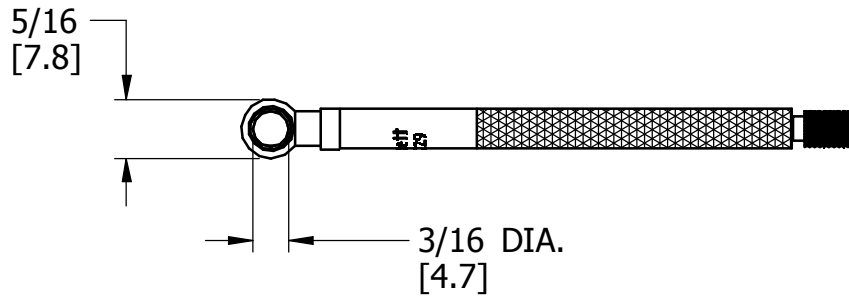

OPER

TOOLS

REV	DESCRIPTION	DATE	BY
-----	-------------	------	----

DR	PBM	CHK	DATE
----	-----	-----	------

1-1/4" - 2-1/8"
TELESCOPING GAGE
ASSEMBLY

THE L.S. STARRETT CO.
ATHOL, MASS.