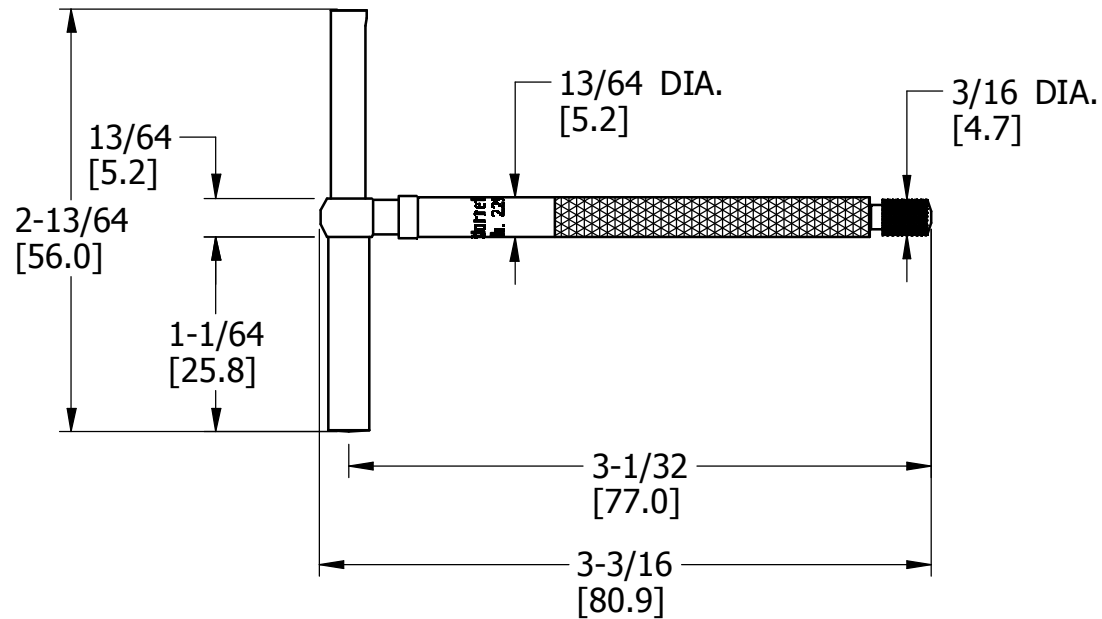

OPER

TOOLS

REV	DESCRIPTION	DATE	BY
-----	-------------	------	----

DR	PBM	CHK	DATE
----	-----	-----	------

1-1/4" - 2-1/8"
TELESCOPING GAGE
ASSEMBLY

THE L.S. STARRETT CO.
ATHOL, MASS.