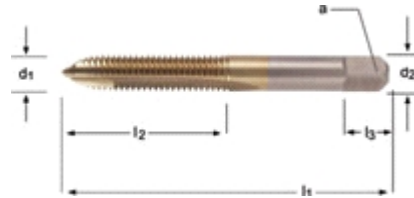

## TN1585(UNF)

Relieved Style

UNF	TPI	$l_1$ Inch	$l_2$ Inch	$l_3$ Inch	$d_2$ R Inch	$a$ Inch	# of Flutes	Limits	Chamfer	e-code	USD
1/4	28	2.1/2	1"	0.2550	0.1910	5/16	2	H3	P	TN15851/4-28H 32FL	21.50
5/16	24	2.23/32	1.1/8	0.3180	0.2380	3/8	2	H3	P	TN15855/16-24 H32FL	27.50
3/8	24	2.15/16	1.1/4	0.3810	0.2860	7/16	3	H3	P	TN15853/8-24H 33FL	30.25
7/16	20	3.5/32	1.7/16	0.3230	0.2420	13/32	3	H3	P	TN15857/16-20 H33FL	49.15
1/2	20	3.3/8	1.21/32	0.3670	0.2750	7/16	3	H3	P	TN15851/2-20H 33FL	56.80