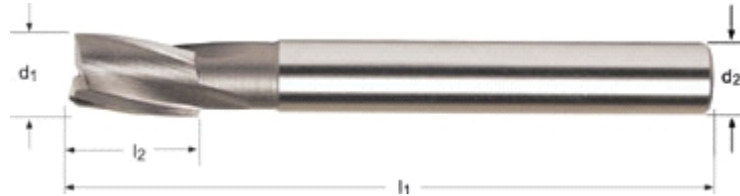

4702

Counterbore Body - Short Set

Detachable Pilot Type

d_1 R Inch	l_2 Inch	l_1 Inch	d_2 R Inch	# of Flutes	Mounting &OSlash; Pilot	Pilot &OSlash; min	Pilot &OSlash; max	e-code	USD
1/4	3/4	3.13/16	15/64	3	3/32	1/8	3/16	47021/4	104.00
9/32	3/4	3.13/16	17/64	3	3/32	1/8	7/32	47029/32	104.00
5/16	3/4	3.13/16	19/64	3	3/32	1/8	1/4	47025/16	107.00
11/32	3/4	3.13/16	5/16	3	3/32	1/8	9/32	470211/32	110.00
3/8	1"	4.1/16	5/16	3	5/32	3/16	5/16	47023/8	110.00
13/32	1"	4.1/16	3/8	3	5/32	3/16	11/32	470213/32	117.00
7/16	1"	4.1/16	3/8	3	5/32	3/16	3/8	47027/16	117.00
15/32	1.1/4	4.5/16	7/16	3	3/16	3/16	13/32	470215/32	122.00
1/2	1.1/4	4.5/16	7/16	3	3/16	3/16	7/16	47021/2	122.00
9/16	1.1/4	4.5/16	1/2	3	3/16	3/16	1/2	47029/16	138.00
19/32	1.1/4	5.1/8	1/2	3	3/16	3/16	17/32	470219/32	147.00
5/8	1.1/4	5.1/8	1/2	3	3/16	3/16	9/16	47025/8	147.00
11/16	1.1/4	5.1/8	1/2	3	3/16	3/16	5/8	470211/16	162.00
3/4	1.1/2	5.3/8	1/2	3	1/4	5/16	11/16	47023/4	168.00
25/32	1.1/2	5.3/8	5/8	3	1/4	5/16	23/32	470225/32	178.00
13/16	1.1/2	5.3/8	5/8	3	1/4	5/16	3/4	470213/16	172.00
27/32	1.1/2	5.3/8	3/4	3	1/4	5/16	25/32	470227/32	191.00
7/8	1.1/2	5.3/8	3/4	3	1/4	5/16	13/16	47027/8	182.00
1"	1.3/4	6.3/8	3/4	3	5/16	3/8	15/16	47021	225.00
2"	2.1/2	8.3/8	1.1/2	5	1/2	9/16	1.15/16	47022	752.00