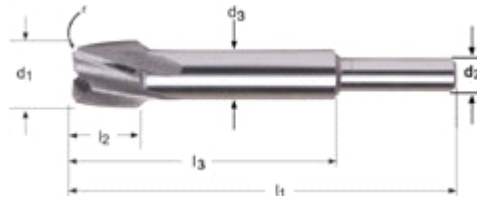

4706

Counterbore Body - Aircraft Short Set - 4 Flute

Detachable Pilot Type

d ₁ R Inch	l ₂ Inch	l ₁ Inch	d ₂ R Inch	l ₃ Inch	d ₃ R Inch	# of Flutes	Mountin g &OSlas h; Pilot	Pilot &OSlas h; min	Pilot &OSlas h; max	e-code		USD
1/4	1/2	2.3/8	1/4	1.1/8	15/64	4	3/32	1/8	3/16	47061/4	¹⁾	80.40
5/16	1/2	2.3/8	1/4	7/8	17/64	4	3/32	1/8	1/4	47065/16	¹⁾	83.90
11/32	1/2	2.3/8	1/4	7/8	19/64	4	3/32	1/8	9/32	470611/32	¹⁾	87.60
3/8	1/2	2.3/8	1/4	7/8	5/16	4	3/32	3/16	5/16	47063/8	²⁾	87.60
13/32	1/2	2.13/16	1/4	7/8	5/16	4	1/8	3/16	11/32	470613/32	²⁾	91.00
7/16	1/2	2.13/16	1/4	7/8	5/16	4	1/8	3/16	3/8	47067/16	²⁾	91.00
15/32	1/2	2.13/16	1/4	7/8	5/16	4	1/8	1/4	13/32	470615/32	²⁾	96.20
1/2	1/2	2.13/16	1/4	7/8	3/8	4	1/8	1/4	7/16	47061/2	²⁾	96.20
17/32	1/2	2.13/16	1/4	7/8	3/8	4	1/8	1/4	15/32	470617/32	²⁾	116.00
9/16	1/2	2.13/16	1/4	7/8	3/8	4	1/8	1/4	1/2	47069/16	²⁾	116.00
11/16	1/2	2.13/16	1/4	7/8	1/2	4	1/8	1/4	5/8	470611/16	³⁾	132.00
3/4	1/2	2.13/16	1/4	7/8	1/2	4	3/16	5/16	11/16	47063/4	³⁾	139.00
13/16	1/2	2.13/16	1/4	7/8	1/2	4	3/16	5/16	3/4	470613/16	³⁾	150.00
7/8	1/2	2.13/16	1/4	7/8	1/2	4	3/16	5/16	13/16	47067/8	³⁾	157.00
1"	1/2	2.13/16	1/4	7/8	1/2	4	3/16	3/8	15/16	47061	³⁾	176.00

¹⁾1/32 Corner Radius

²⁾3/64 Corner Radius

³⁾0.0550" Corner Radius