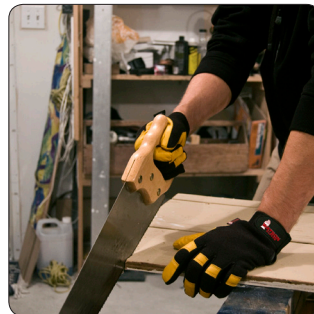

005 Flextime

WORK ARMOUR

www.watsongloves.com

FEATURES + BENEFITS

- 1 Smooth full-grain goatskin leather palm is hard wearing and durable providing great dexterity
- 2 Spandex stretch back is flexible and provides form-fitting memory
- 3 Leather hooded fingertips and reinforced thumb for additional padding and protection
- 4 Snug-fitting elastic wrist and secure Velcro® closure keeps out dirt and debris

APPLICATIONS

General Construction
Light/Medium Industrial
Landscaping
Yard & Field Work
Lumber & Brick Handling
Maintenance

SPECIFICATIONS

STYLE #		UPC
005	S	065537706504
	M	065537706511
NAME Flextime	L	065537706528
	XL	065537706535
SIZE S-XXL	XXL	065537706542