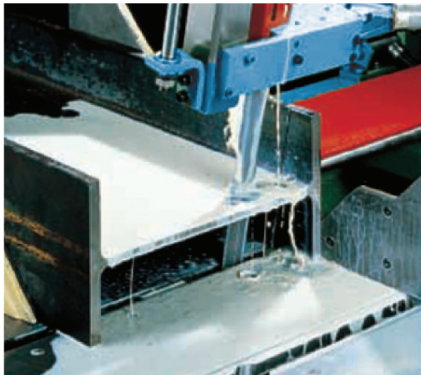

SAW MORE FOR LESS!

UP TO **40% OFF**

ON ALL BI-METAL BLADES

SAWING PRODUCTS

CONNECT WITH US

SOLUTIONS FOR ALL YOUR SAWING NEEDS!

BROWSE MORE BI-METAL BLADES TODAY!

VALID UNTIL FEBRUARY 26TH 2021