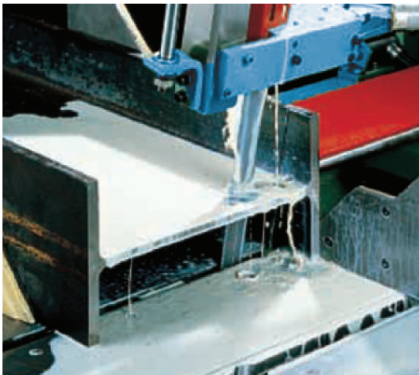

SAW MORE FOR LESS!

UP TO **40% OFF**

ON ALL BI-METAL BLADES

SAWING PRODUCTS

CONNECT WITH US

SOLUTIONS FOR ALL YOUR SAWING NEEDS!

BROWSE MORE BI-METAL BLADES TODAY!

VALID UNTIL FEBRUARY 26TH 2021