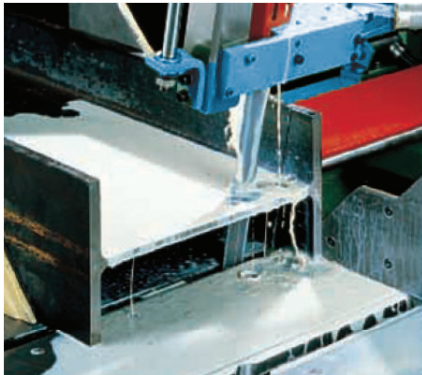

SAW MORE FOR LESS!
UP TO 40% OFF
ON ALL BI-METAL BLADES

CONNECT WITH US

SOLUTIONS FOR ALL YOUR SAWING NEEDS!

BROWSE MORE BI-METAL BLADES TODAY!

VALID UNTIL MARCH 31ST 2021

**A minimum of 10 blades must be purchased to receive the discount.
Contact your DGI Supply representative or customer service (800-923-6255) to place your order.*