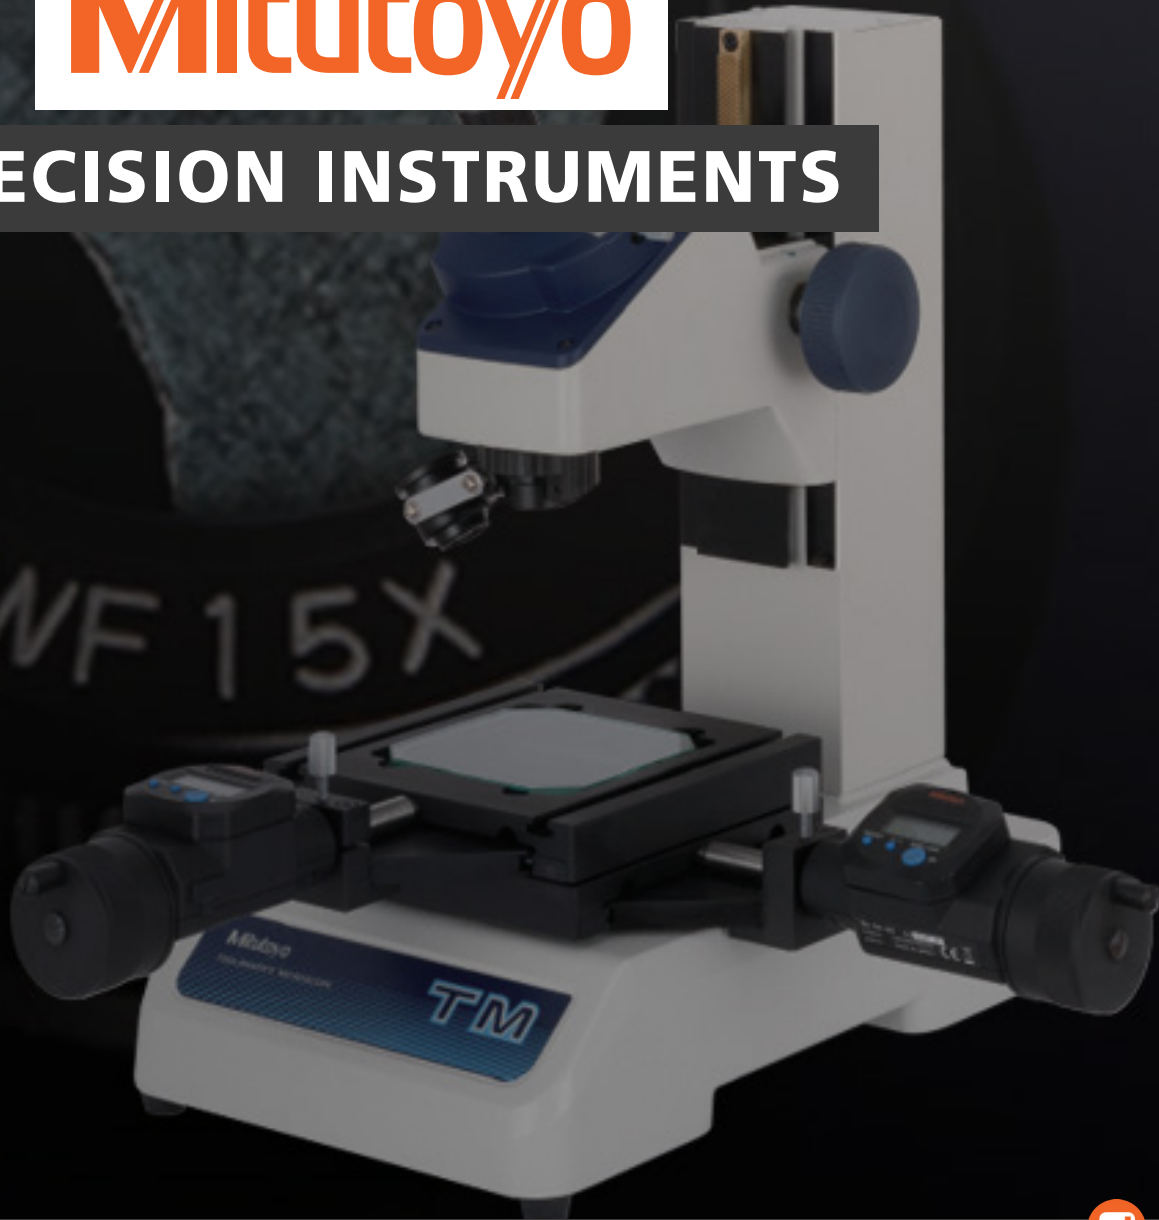

SPRING EDITION

Mitutoyo

PRECISION INSTRUMENTS

Effective April 1st, 2021 - June 30th, 2021 while quantities last. Some items may not be exactly as shown & may be seen with extra accessories not included in the promo.

FOLLOW US • LIKE US

CONNECT WITH
DGI SUPPLY

DGI
SUPPLY®

www.dgisupply.ca

1-800-923-6255